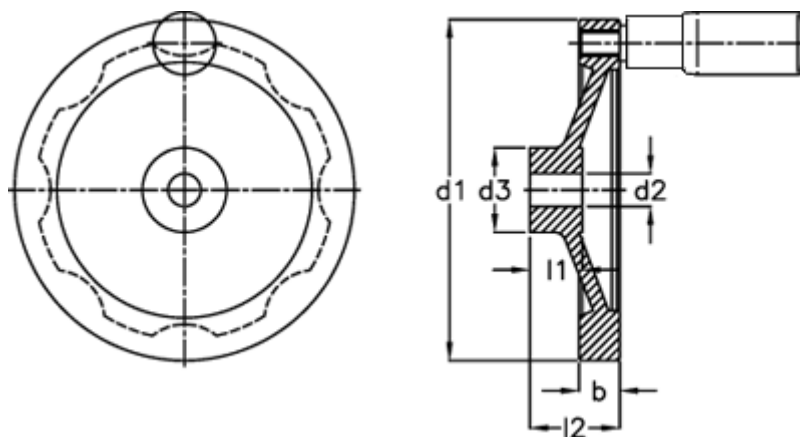

Data Sheet

Article number: 20377316

Description: E+G Handwheel
GN 323-160-B16-R

Measures

b = 18.0

d1 = 160

d2 H7 = 16

d3 = 36

Handle = 24

l1 = 20

l2 = 39